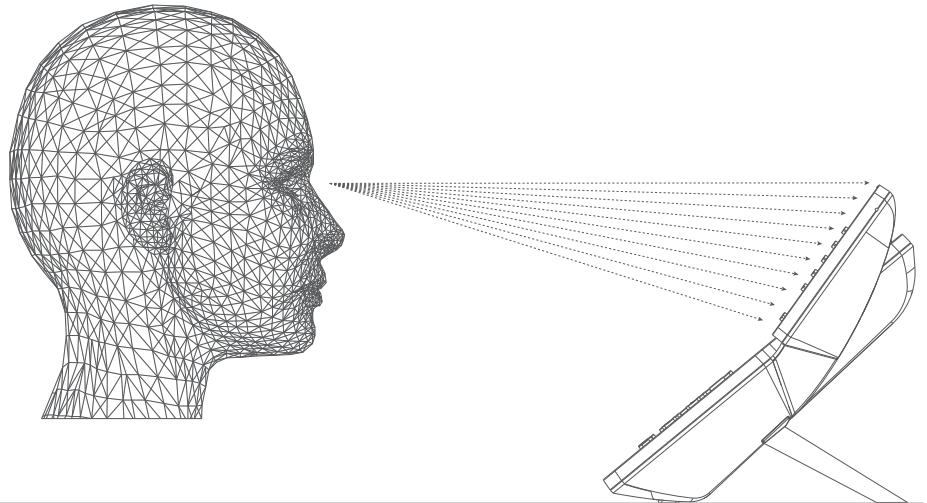

Unique Heads-up Screen and User Experience

- The Yealink T5 Media Phone series utilizes a heads-up LCD color screen design that allows users to view and access screen information easily and to check contact info at a glance.
- Additionally, the T58V (T58A) seven-inch capacitive touchscreen can be adjusted to the user's ideal line of sight. The T52S, T54S and T56A feature a stand with two adjustable angles, providing an improved operational and visual experience.
- Brilliant hard keys layout and an ergonomic handset design make the phones even more comfortable to use.

Adjustable base height

Hard Key Tilt Design

Enhanced HD Video and Voice for Exceptionally Clear Communication

- The entire T5 Media Phone series includes Optima HD Voice and Opus codec support as well as the latest sound processing technology. These features provide a more immersive voice experience and enable customers to hear and be heard clearly.
- The T58V and T58A include an optional 720P HD camera and deliver lifelike video communication with a simple touch of the seven-inch touchscreen. With an adjustable camera and an adjustable screen for the preferred viewing angle and height, the phones are well-suited for a variety of usage scenarios and user preferences.

Ergonomic design

Adjustable angle

Adjustable camera

Opus Codec

Optima HD Voice

720P HD Video

7" Capacitive Screen

Enriched Features and Improved Productivity